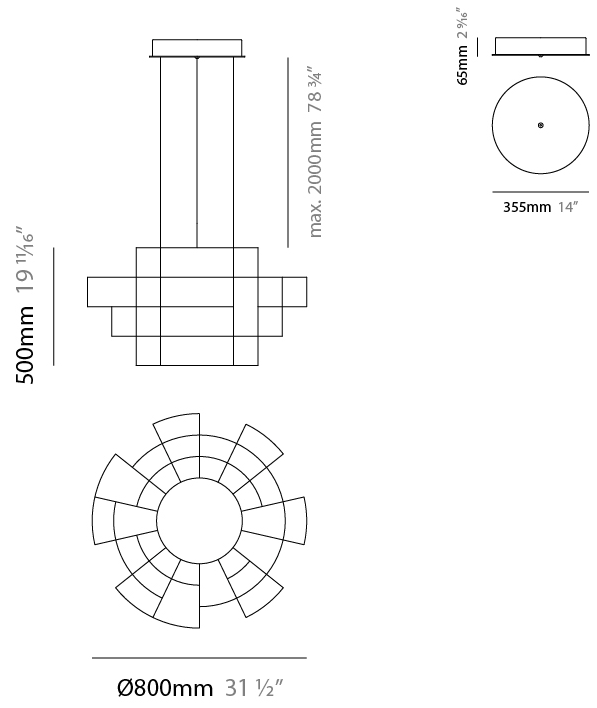

D101694-

base number   LED   Color   Finish
Dimming   Temperature   Options

PROJECT _____
TYPE _____
SPECIFIER _____
QUANTITY _____
DATE _____

1. To build a product code in our configurator select the specify button on the base model # product page
2. To build a manual product code on this datasheet choose from the options listed below in blue font and add the suffix to the base model #

GENERAL

Series: Spectre
Brand: Quasar
Division: Design
Mounting Type: Suspension
Mounting Location: Ceiling
Subcategory: Ambient

PHYSICAL

Shape: Abstract
Diameter (mm): 800
Diameter (in): 31 1/2
Height (mm): 500
Height (in): 19 11/16
Max. Overall Height (mm): 2500
Max. Overall Height (in): 98 7/16
Light Distribution: Omnidirectional
Weight (kg): 3.5
Weight (lbs): 7.72
Fixture Finish: [NIC / BRA / BBR](#)
Fixture Material: Metal
Upon Request: Custom Sizes

ELECTRICAL

Lamp Type: LED
Input Wattage (W): 61.8
Dimming: [Non-Dimming / Phase Dimming (120vac Only)](#)
Driver Included: Yes
Driver Location: Integrated
Driver Type: Constant Voltage - 120/277Vac
Driver Class: Class 2
Input Voltage (V): 120 - 277
Output Voltage (V): 12
Upon Request: (Not included - see components) Integral: 0-10Vdc dimming

LED

Number of LEDs: 71
Color Temperature (°K): [2400 / 2800](#)
Max. Delivered Lumen (lm): 2130 (2800K)
CRI: >90 CRI
Lamp Life (hrs): 50000

OPTICAL

RATINGS AND CERTIFICATIONS

Certified By: Certified for North American Standards
IP rating: IP20