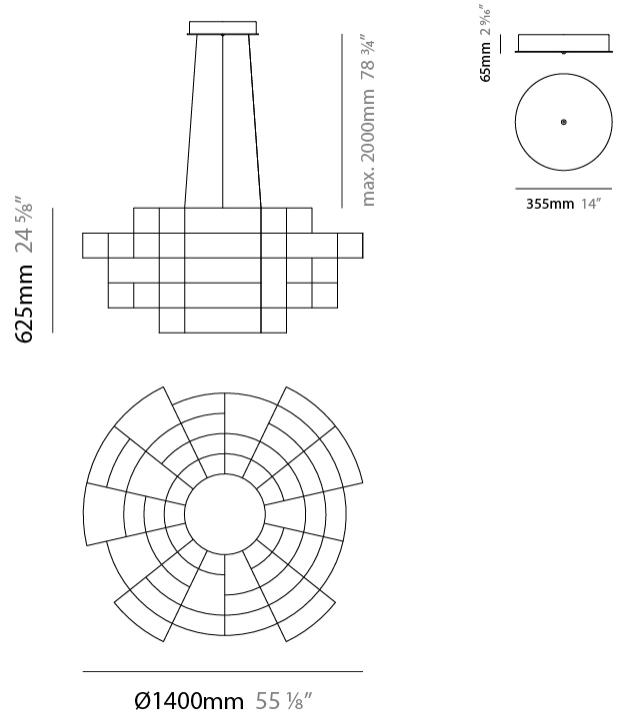

SPECTRE SUSPENSION

D101654-

base number   LED Dimming   Color Temperature   Finish Options

1. To build a product code in our configurator select the specify button on the base model # product page
2. To build a manual product code on this datasheet choose from the options listed below in blue font and add the suffix to the base model #

GENERAL

Series: Spectre
Brand: Quasar
Division: Design
Mounting Type: Suspension
Mounting Location: Ceiling
Subcategory: Ambient

PHYSICAL

Shape: Abstract
Diameter (mm): 1400
Diameter (in): 55 1/8
Height (mm): 625
Height (in): 24 5/8
Max. Overall Height (mm): 2625
Max. Overall Height (in): 103 3/8
Light Distribution: Omnidirectional
Weight (kg): 7
Weight (lbs): 15.43
Fixture Finish: [NIC / BRA / BBR](#)
Fixture Material: Metal
Cable Details: 2000mm Cable
Upon Request: Custom Sizes

ELECTRICAL

Lamp Type: LED
Input Wattage (W): 102.6
Dimming: [Non-Dimming / Phase Dimming (120vac Only)](#)
Driver Included: Yes
Driver Location: Integrated
Driver Type: Constant Voltage - 120/277Vac
Driver Class: Class 2
Input Voltage (V): 120 - 277
Output Voltage (V): 12
Upon Request: (Not included - see components) Integral: 0-10Vdc dimming

LED

Number of LEDs: 171
Color Temperature (°K): [2400 / 2800](#)
Max. Delivered Lumen (lm): 6060 (2800K)
CRI: >90 CRI
Lamp Life (hrs): 50000

OPTICAL

RATINGS AND CERTIFICATIONS

Certified By: Certified for North American Standards
IP rating: IP20